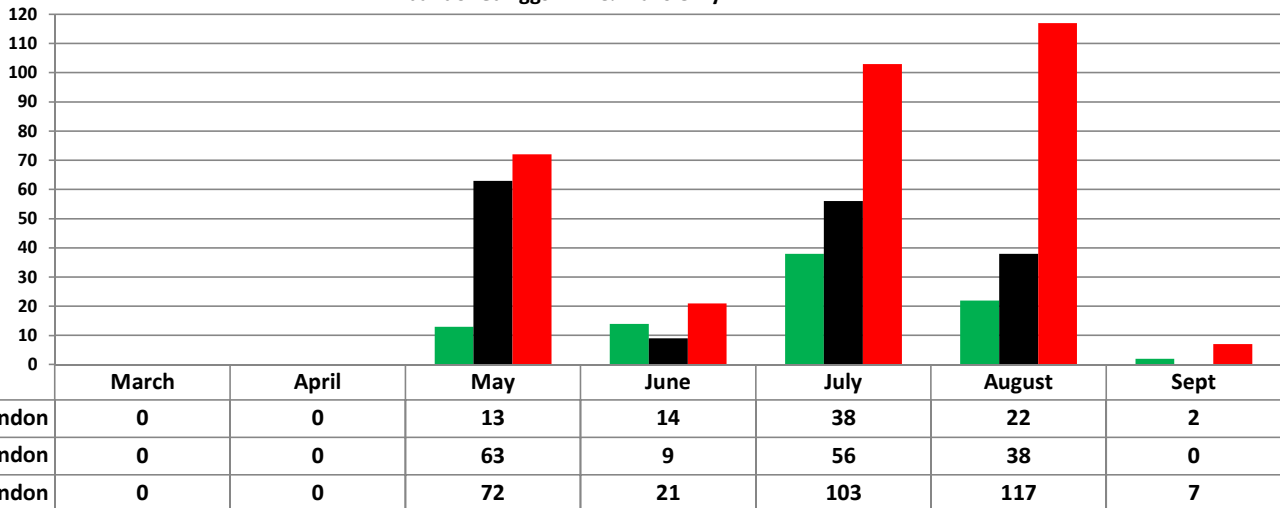

### Monthly Temperatures as Recorded at Columbia, SC Airport

2015 Data: <http://www.weather.com>

Earlier Years: <http://weathersource.com>

2013  
2014  
2015

	March	April	May	June	July	August	Sept
2013 Hi	83	88	93	96	93	96	95
2014 Hi	84	90	95	99	101	100	99
2015 Hi	84	90	92	103	101	99	96
2013 Avg Hi	63	77	81	88	88	88	87
2014 Avg Hi	65	78	86	92	93	92	85
2015 Avg Hi	70	77	85	93	95	91	85
2013 Low	24	37	44	61	69	56	54
2014 Low	28	39	47	57	68	61	57
2015 Low	30	45	48	65	68	66	54
2013 Avg Low	39	53	59	70	73	71	65
2014 Avg Low	39	53	62	72	73	72	68
2015 Avg Low	48	57	63	72	75	73	68
2013 Days 100 Deg +	0	0	0	0	0	0	0
2014 Days 100 Deg +	0	0	0	0	4	1	0
2015 Days 100 Deg +	0	0	0	5	3	0	0
2013 Nights 32 Deg -	10	0	0	0	0	0	0
2014 Nights 32 Deg -	6	0	0	0	0	0	0
2015 Nights 32 Deg -	2	0	0	0	0	0	0

### Abandoned Eggs - BB & Trails Only

2013 Abandon	0	0	13	14	38	22	2
2014 Abandon	0	0	63	9	56	38	0
2015 Abandon	0	0	72	21	103	117	7