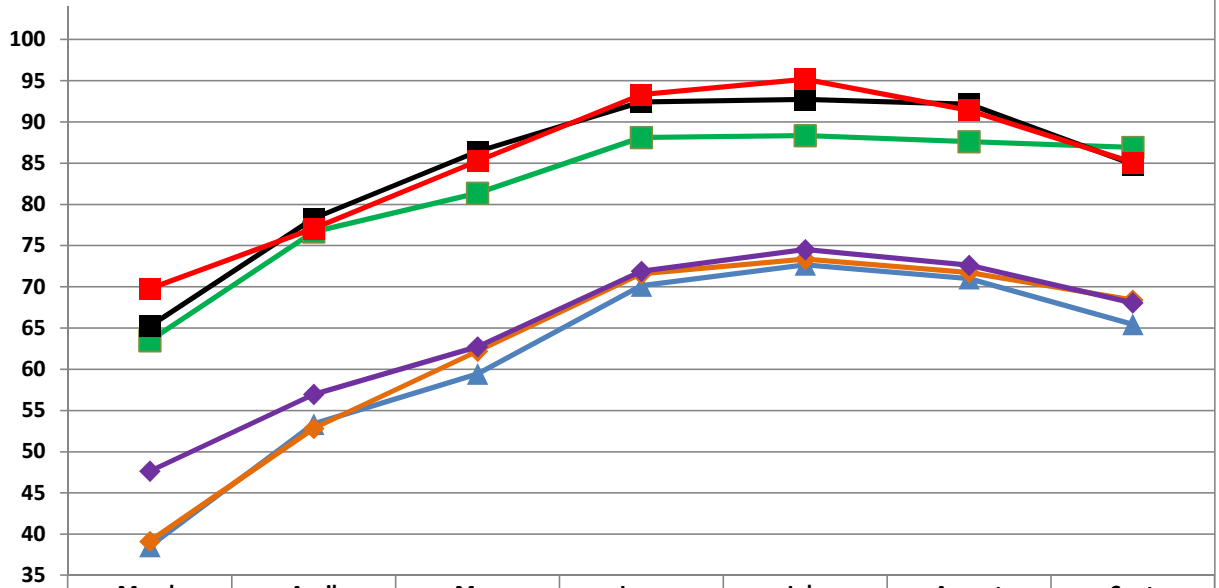

### Monthly Temperatures as Recorded at Columbia, SC Airport

2015 Data: <http://www.weather.com>

Earlier Years: <http://weathersource.com>

2013  
2014  
2015

	March	April	May	June	July	August	Sept
2013 Hi	83	88	93	96	93	96	95
2014 Hi	84	90	95	99	101	100	99
2015 Hi	84	90	92	103	101	99	96
2013 Avg Hi	63	77	81	88	88	88	87
2014 Avg Hi	65	78	86	92	93	92	85
2015 Avg Hi	70	77	85	93	95	91	85
2013 Low	24	37	44	61	69	56	54
2014 Low	28	39	47	57	68	61	57
2015 Low	30	45	48	65	68	66	54
2013 Avg Low	39	53	59	70	73	71	65
2014 Avg Low	39	53	62	72	73	72	68
2015 Avg Low	48	57	63	72	75	73	68
2013 Days 100 Deg +	0	0	0	0	0	0	0
2014 Days 100 Deg +	0	0	0	0	4	1	0
2015 Days 100 Deg +	0	0	0	5	3	0	0
2013 Nights 32 Deg -	10	0	0	0	0	0	0
2014 Nights 32 Deg -	6	0	0	0	0	0	0
2015 Nights 32 Deg -	2	0	0	0	0	0	0

### Abandoned Eggs - BB & Trails Only

2013 Abandon	0	0	13	14	38	22	2
2014 Abandon	0	0	63	9	56	38	0
2015 Abandon	0	0	72	21	103	117	7