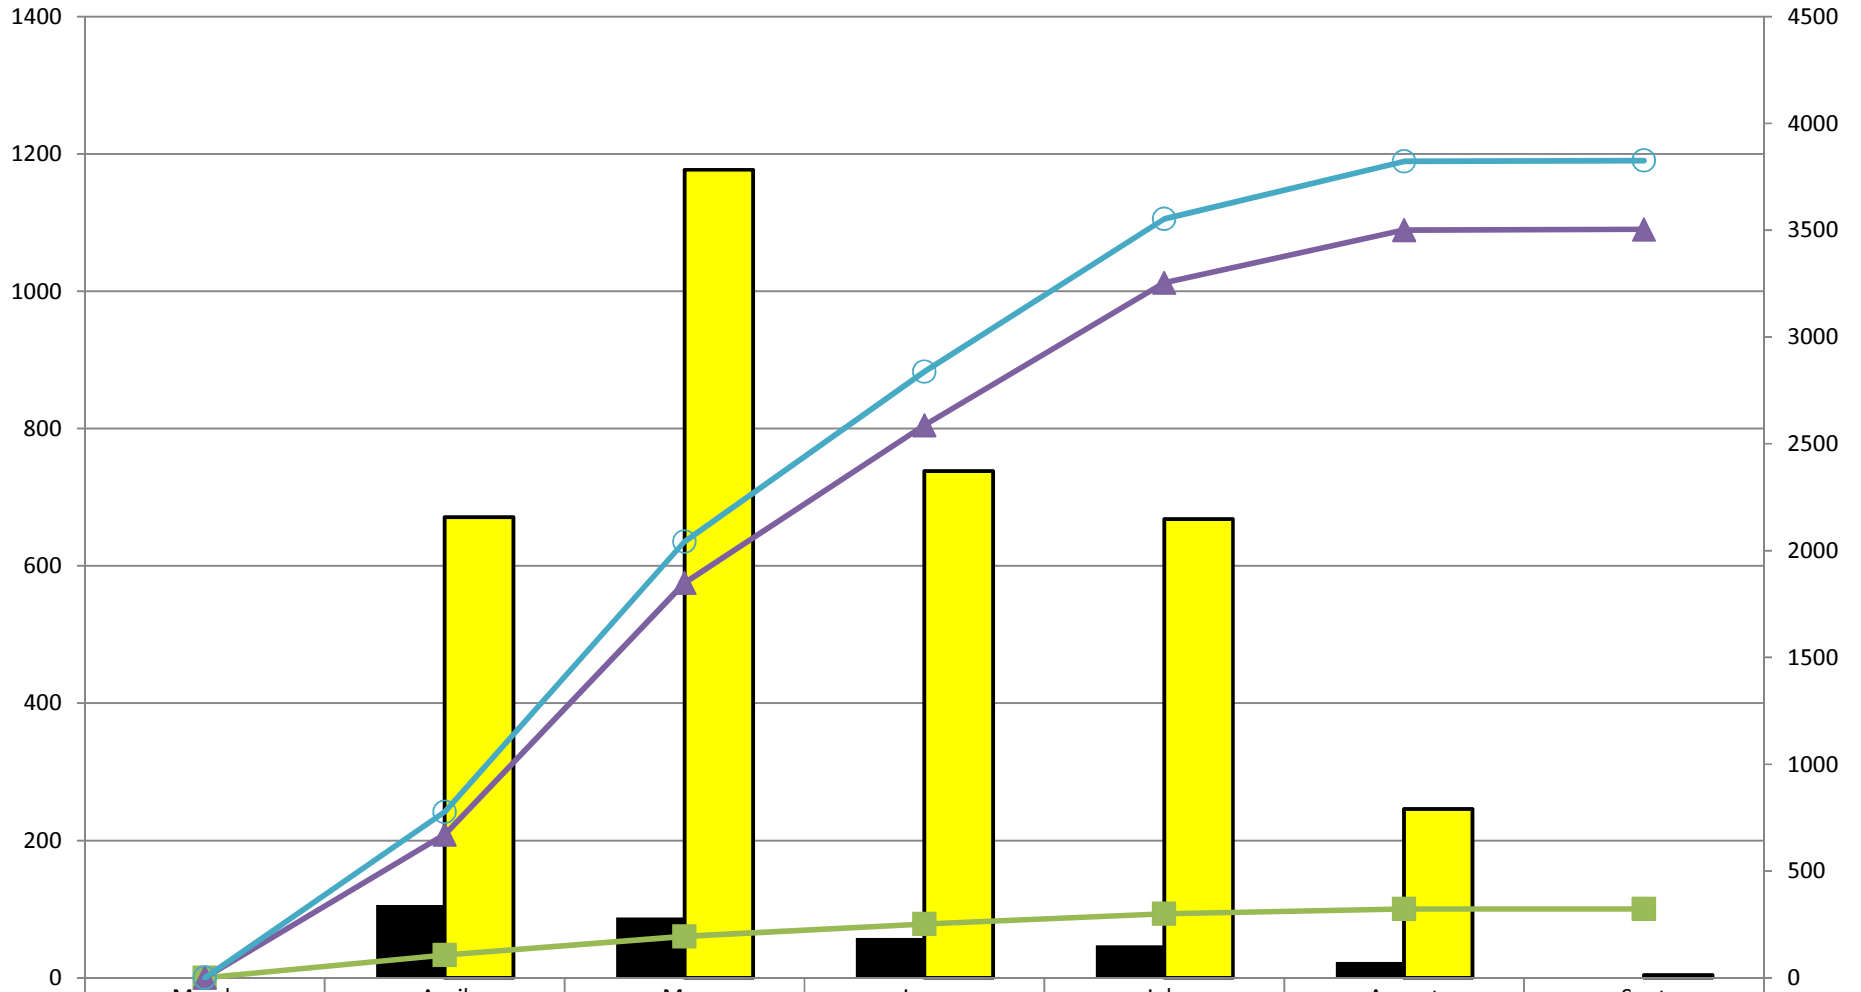

SCBS Fledge Counts by Month - 2016

	March	April	May	June	July	August	Sept
 BKYRD MO	0	106	88	58	47	23	
 Trail MO	0	671	1,177	738	668	246	4
 CUM BKYRD	0	106	194	252	299	322	322
 CUM TRL	0	671	1,848	2,586	3,254	3,500	3,504
 CUM TOTAL	0	777	2,042	2,838	3,553	3,822	3,826