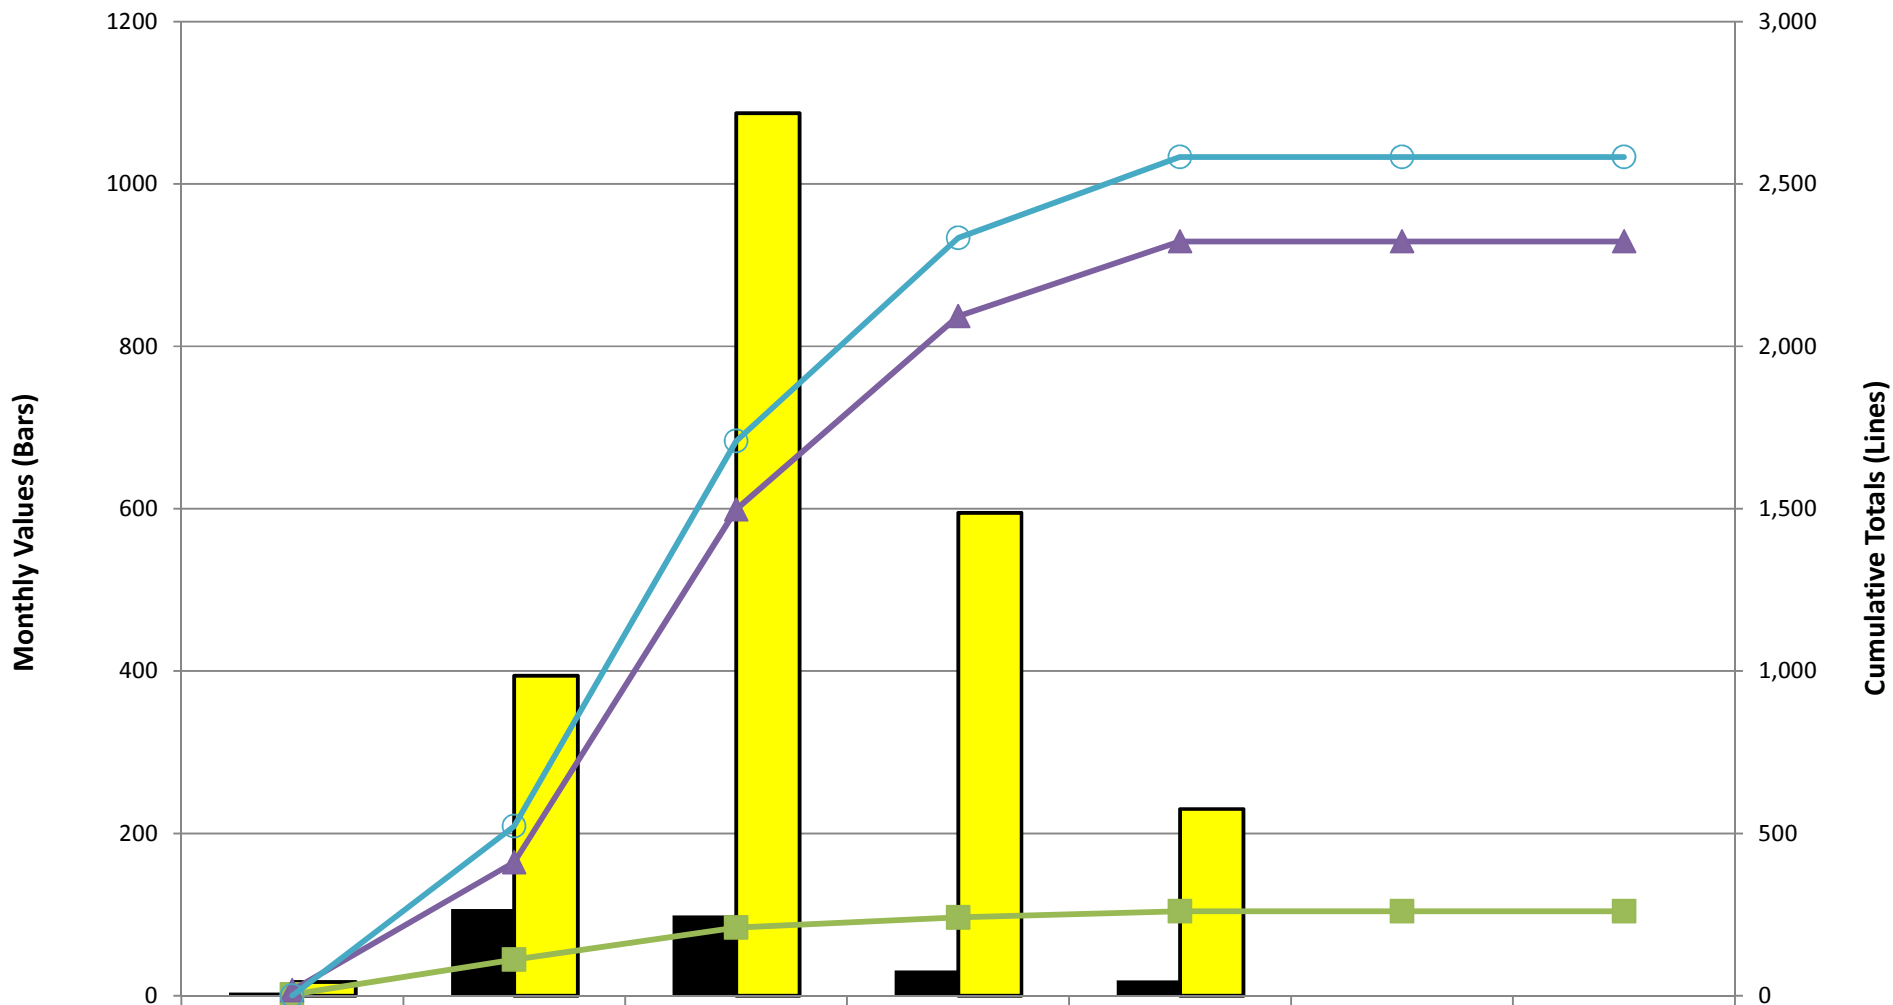

SCBS Fledge Counts by Month - 2017

	March	April	May	June	July	August	Sept
BKYRD MO	4	107	99	31	19		
Trail MO	17	394	1,087	595	230		
CUM BKYRD	4	111	210	241	260	260	260
CUM TRL	17	411	1,498	2,093	2,323	2,323	2,323
CUM TOTAL	0	522	1,708	2,334	2,583	2,583	2,583