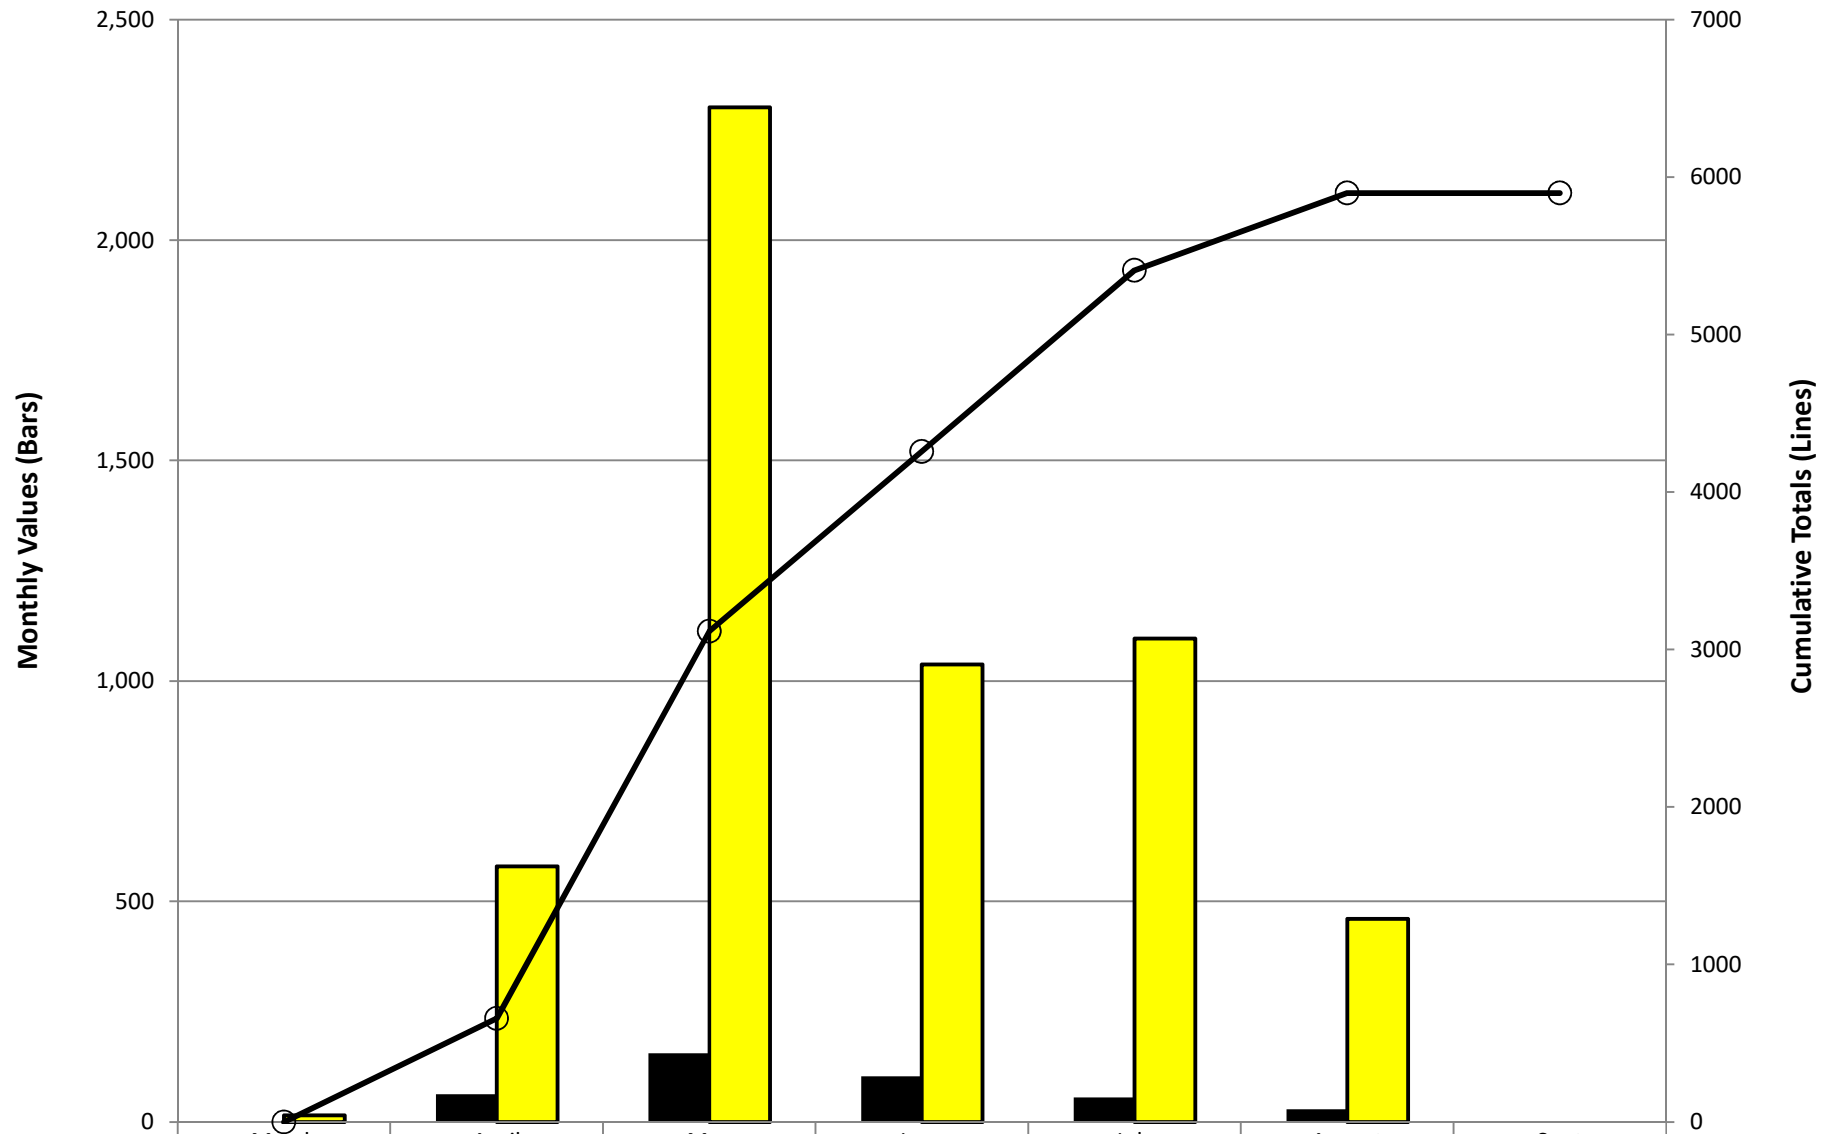

SCBS Fledge Counts by Month - 2021

BKYRD MO		63	156	104	56	29	
Trail MO	15	580	2,301	1,037	1,096	461	
CUM TOTAL	0	658	3,115	4,256	5,408	5,898	5,898