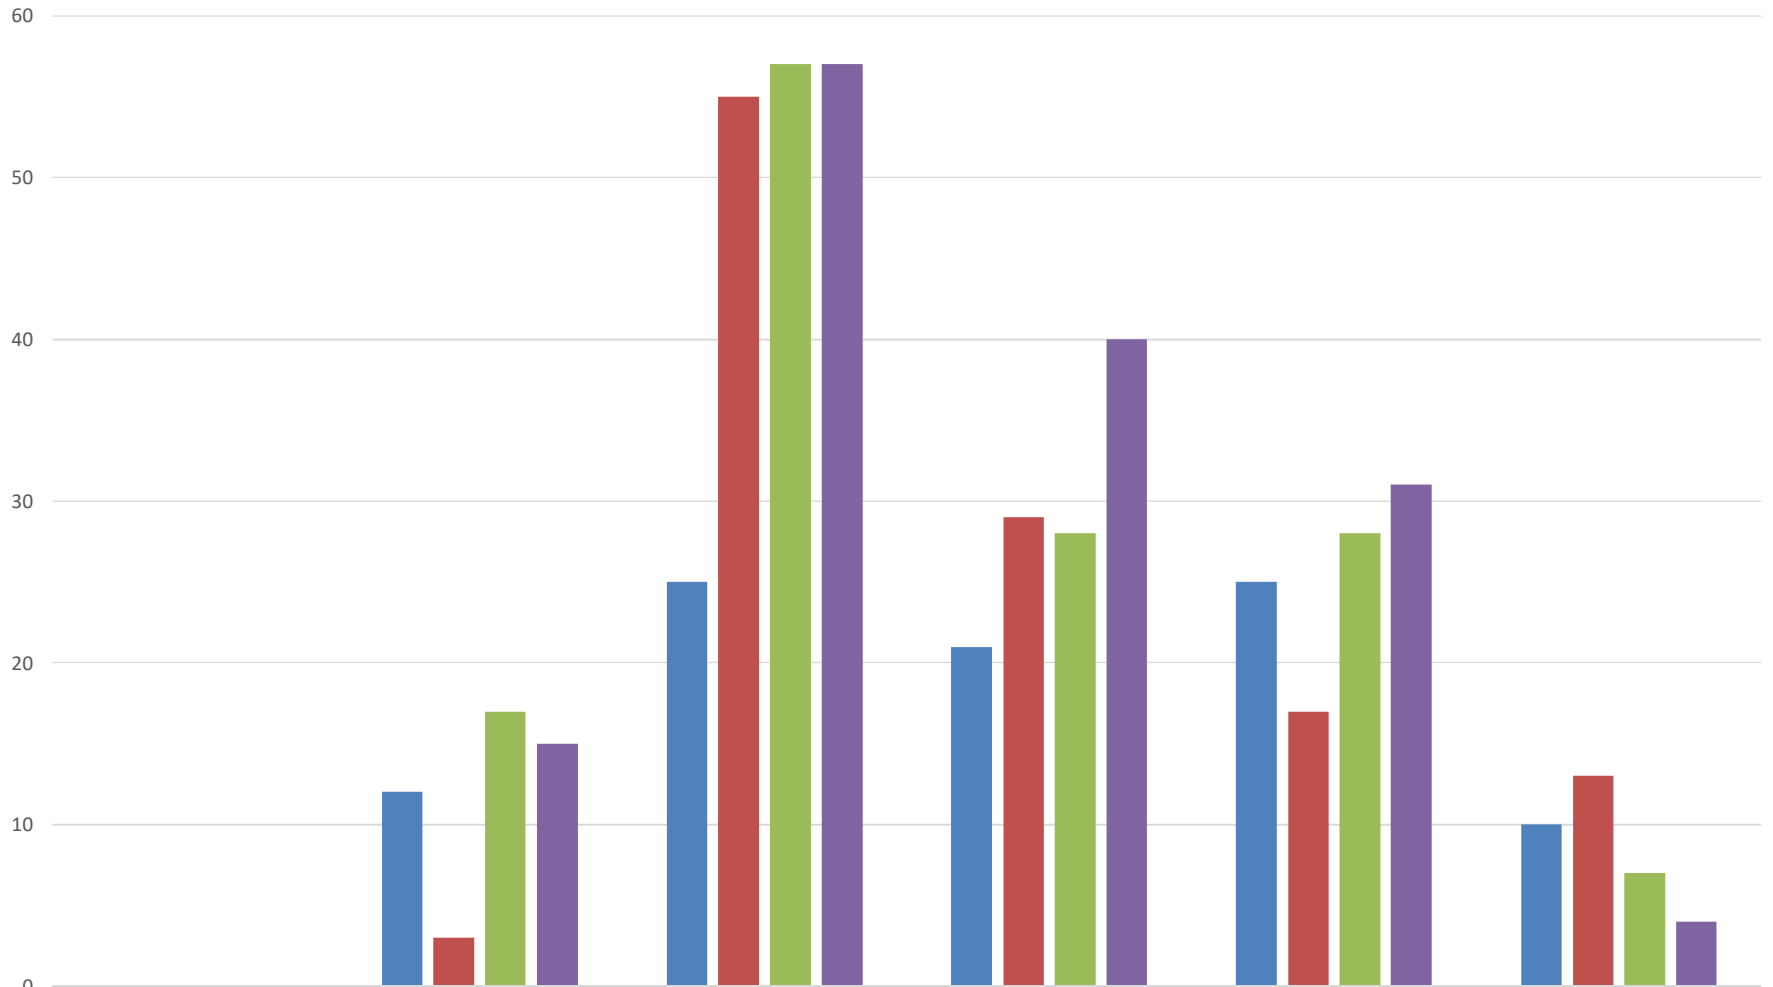

**Number of Clutches Lost to Snakes or Unknown**

	Feb	Mar	Apr	May	June	July
■ 2018		12	25	21	25	10
■ 2019		3	55	29	17	13
■ 2020		17	57	28	28	7
■ 2021		15	57	40	31	4