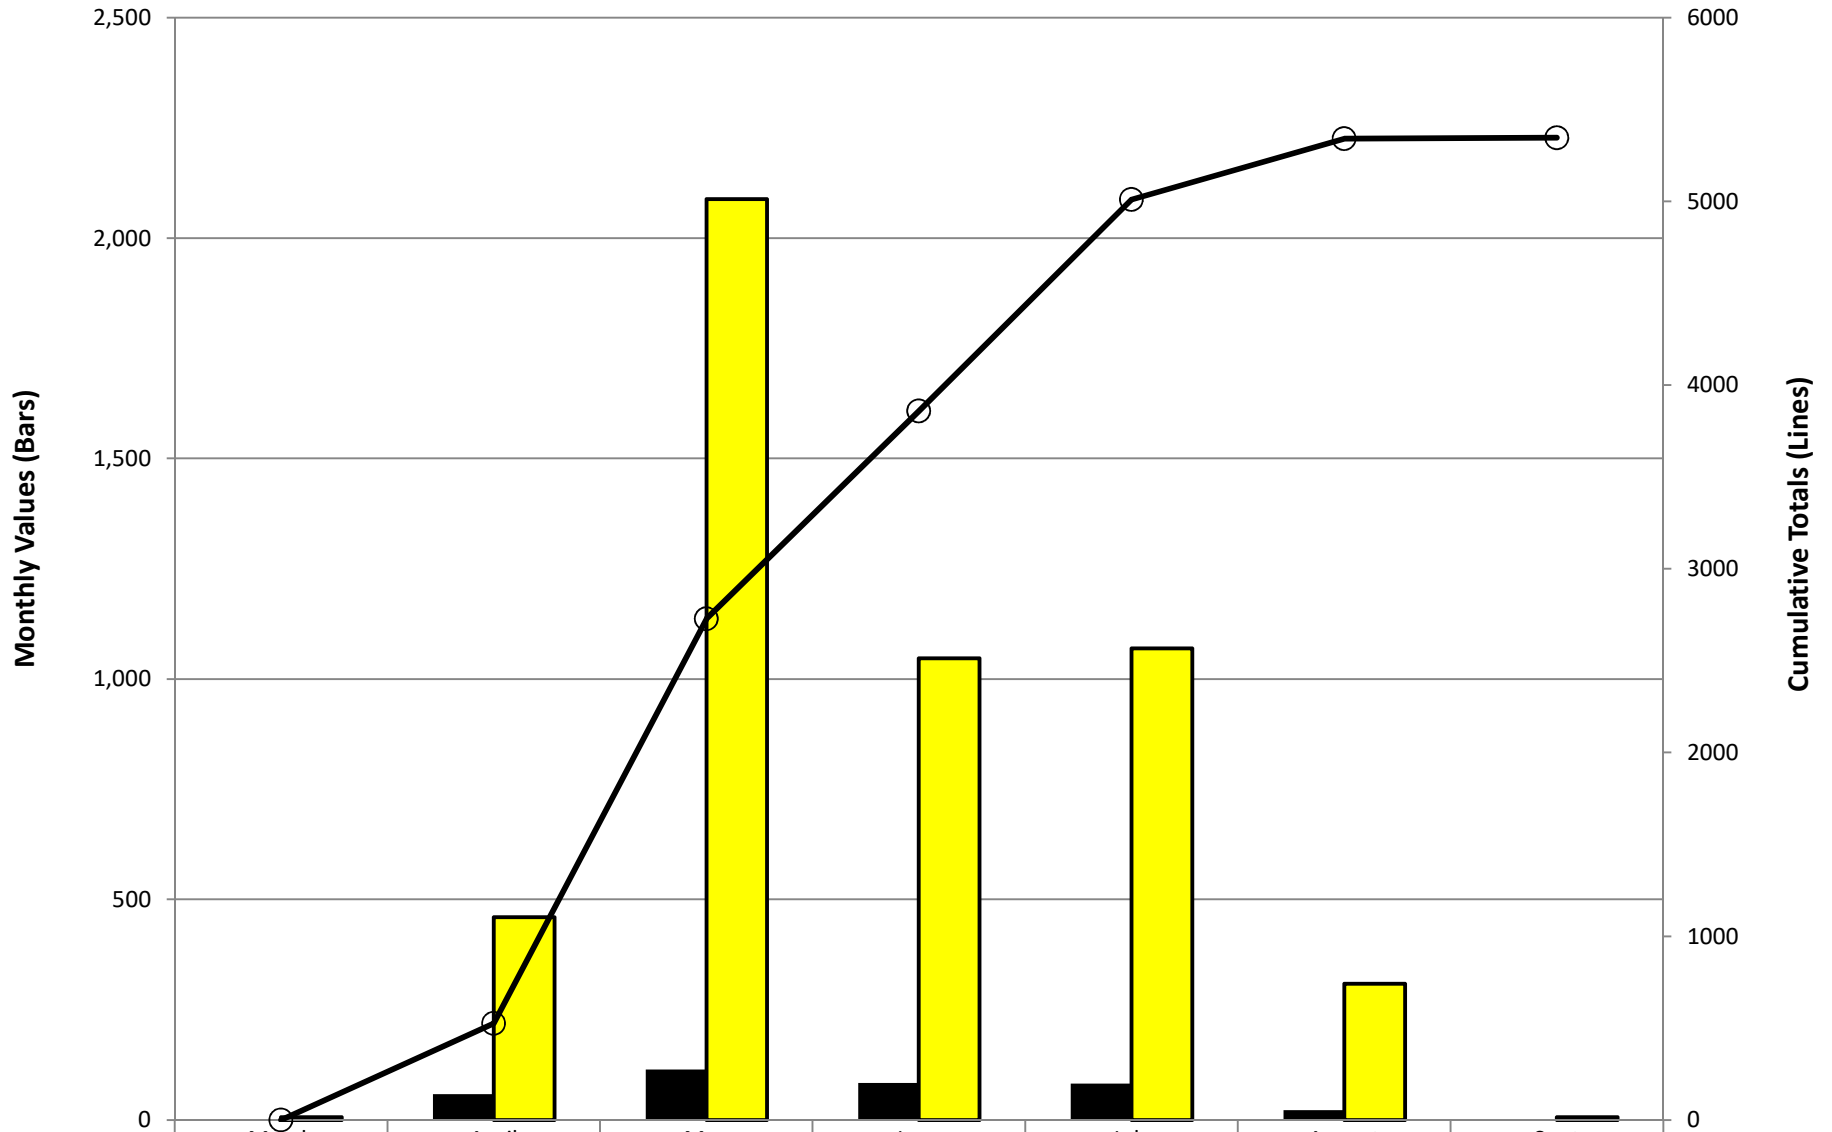

## SCBS Fledge Counts by Month - 2022

<b>BKYRD MO</b>	0	59	114	84	82	22	0
<b>Trail MO</b>	6	460	2,088	1,047	1,069	309	6
<b>CUM TOTAL</b>	0	525	2,727	3,858	5,009	5,340	5,346